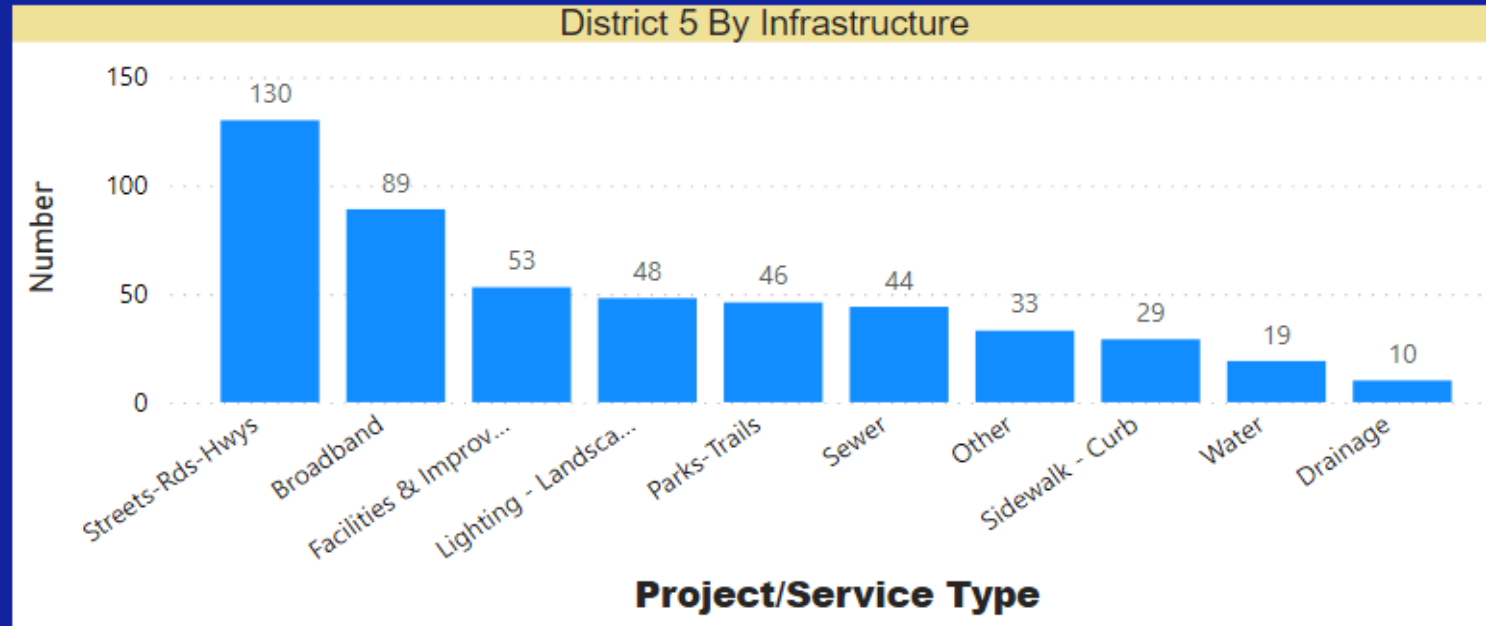

DISTRICT 5 Infrastructure Needs

UNINCORPORATED COMMUNITY INITIATIVE External Data Results

District

- (Blank)
- 1
- 2
- 3
- 4
- 5

Effort Type

- (Blank)
- Infrastructure
- Service

District 5 By Infrastructure

Project/Service Type	Number
Streets-Rds-Hwys	130
Broadband	89
Facilities & Improvements	53
Lighting - Landscape	48
Parks-Trails	46
Sewer	44
Other	33
Sidewalk - Curb	29
Water	19
Drainage	10
Total	501

Results By Source