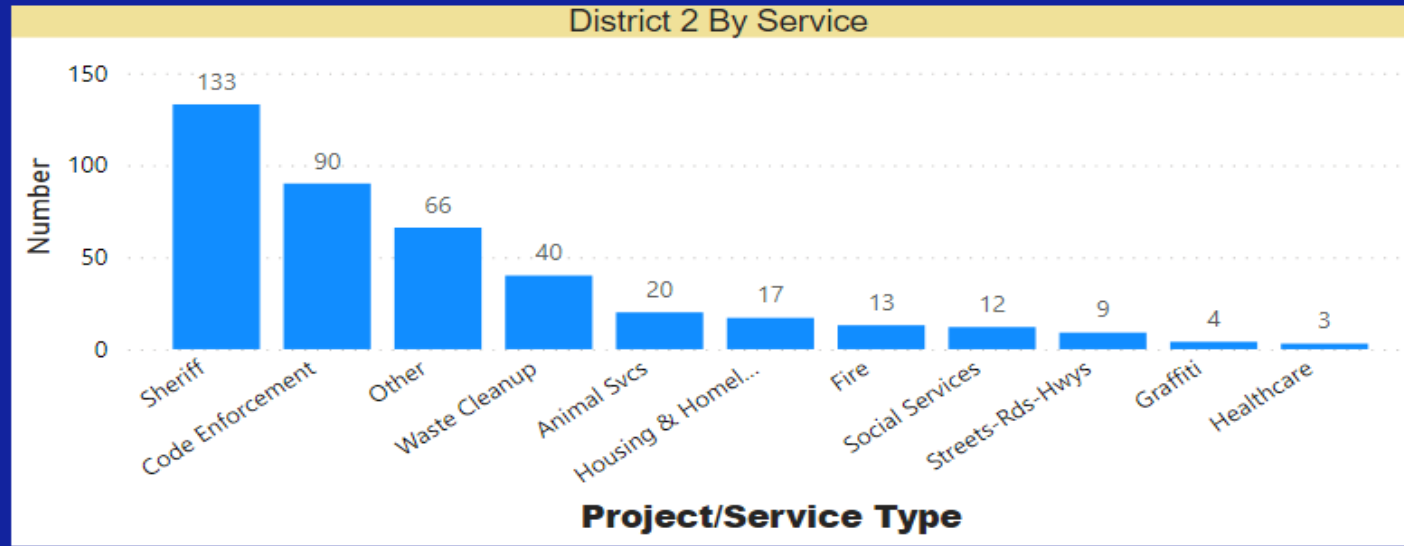

DISTRICT 2 - Service Needs

UNINCORPORATED COMMUNITY INITIATIVE External Data Results

District

- ☐ (Blank)
- ☐ 1
- ☒ 2
- ☐ 3
- ☐ 4
- ☐ 5

Effort Type

- ☐ (Blank)
- ☐ Infrastructure
- ☒ Service

District 2 By Service

Project/Service Type	Number
Sheriff	133
Code Enforcement	90
Other	66
Waste Cleanup	40
Animal Svcs	20
Housing & Homeless	17
Fire	13
Social Services	12
Streets-Rds-Hwys	9
Graffiti	4
Healthcare	3
Total	407

Results By Source

Source Name	Number
Survey Monkey	407
Total	407

Results By Community

Community Name	Number
Highgrove	236
Home Gardens	66
El Cerrito	62
Coronita	43
Total	407