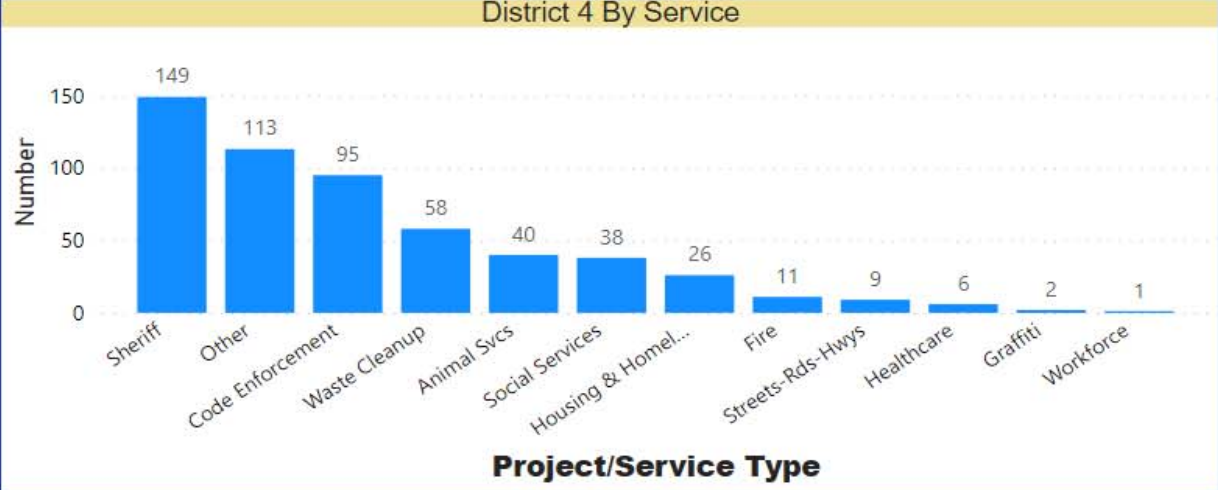

Source Name	Number
Survey Monkey	543
NextDoor	3
UCI Email	1
Total	547

Results By Community

Community Name	Number
Thousand Palms	150
Bermuda Dunes	72
Thermal	59
Sky Valley	53
Mecca	42
Indio Hills	29
North Shore	26
Mission Lakes	25
Vista Santa Rosa	23
Garnet	19
Desert Edge	15
Desert Palms	7
Total	547

DISTRICT 4 - Service Needs

UNINCORPORATED COMMUNITY INITIATIVE External Data Results

District

- (Blank)
- 1
- 2
- 3
- 4
- 5

Effort Type

- (Blank)
- Infrastructure
- Service

District 4 By Service

Project/Service Type	Number
Sheriff	149
Other	113
Code Enforcement	95
Waste Cleanup	58
Animal Svcs	40
Social Services	38
Housing & Homeless	26
Fire	11
Streets-Rds-Hwys	9
Healthcare	6
Graffiti	2
Workforce	1
Total	548

Results By Source

Source Name	Number
Survey Monkey	541
NextDoor	3
UCI Email	3
MAC/CAC Outreach	1
Total	548

Results By Community

Community Name	Number
Thousand Palms	169
Bermuda Dunes	66
Sky Valley	40
Thermal	38
Indio Hills	37
Mecca	35
Mission Lakes	28
North Shore	28
Desert Edge	23
Vista Santa Rosa	22
Garnet	19
Desert Palms	10
Total	548