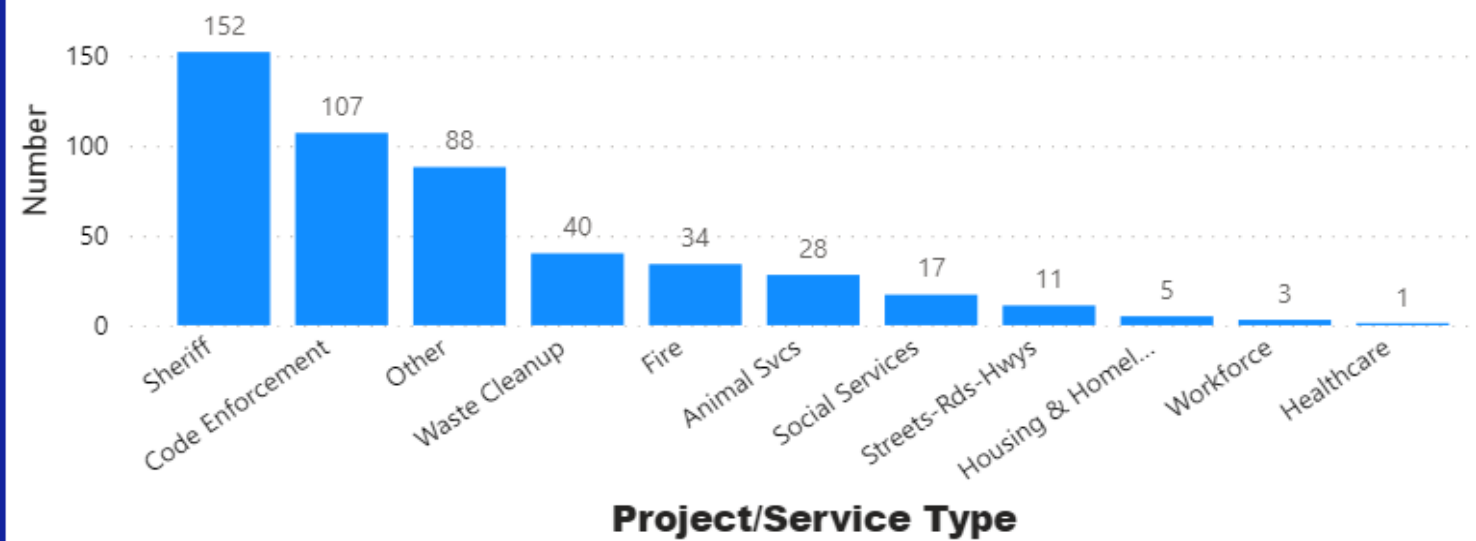

DISTRICT 5 Service Needs

UNINCORPORATED COMMUNITY INITIATIVE External Data Results

District

- (Blank)
- 1
- 2
- 3
- 4
- 5

Effort Type

- (Blank)
- Infrastructure
- Service

District 5 By Service

District 5 By Service

Project/Service Type	Number
Sheriff	152
Code Enforcement	107
Other	88
Waste Cleanup	40
Fire	34
Animal Svcs	28
Social Services	17
Streets-Rds-Hwys	11
Housing & Homeless	5
Workforce	3
Healthcare	1
Total	486