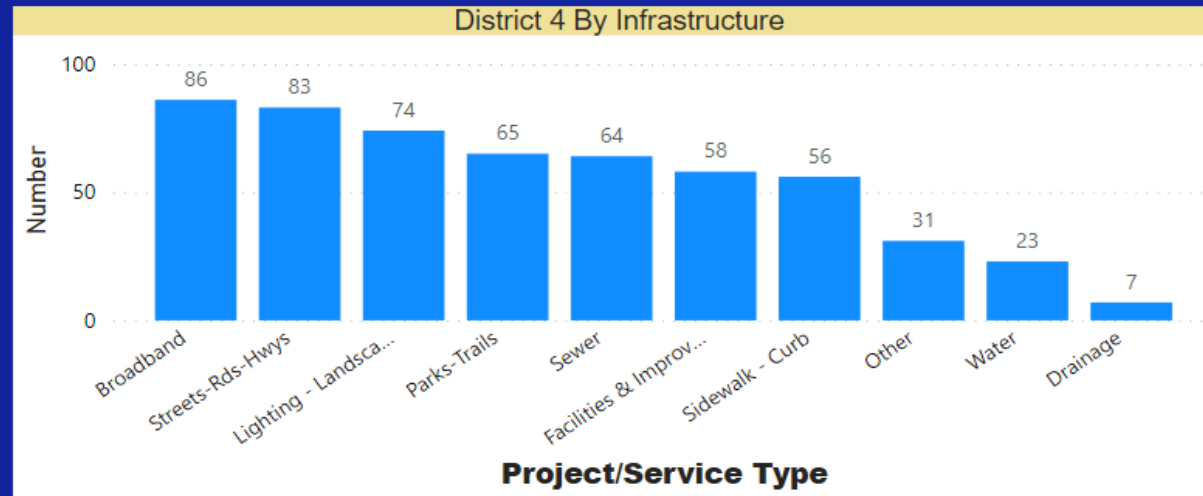

DISTRICT 4 - Infrastructure Needs

UNINCORPORATED COMMUNITY INITIATIVE External Data Results

District

- ☐ (Blank)
- ☐ 1
- ☐ 2
- ☐ 3
- ☒ 4
- ☐ 5

Effort Type

- ☐ (Blank)
- ☒ Infrastructure
- ☐ Service

District 4 By Infrastructure

Project/Service Type	Number
Broadband	86
Streets-Rds-Hwys	83
Lighting - Landscape	74
Parks-Trails	65
Sewer	64
Facilities & Improvements	58
Sidewalk - Curb	56
Other	31
Water	23
Drainage	7
Total	547

Results By Source

Source Name	Number
Survey Monkey	543
NextDoor	3
UCI Email	1
Total	547

Results By Community

Community Name	Number
Thousand Palms	150
Bermuda Dunes	72
Thermal	59
Sky Valley	53
Mecca	42
Indio Hills	29
North Shore	26
Mission Lakes	25
Vista Santa Rosa	23
Garnet	19
Desert Edge	15
Desert Palms	7
Total	547