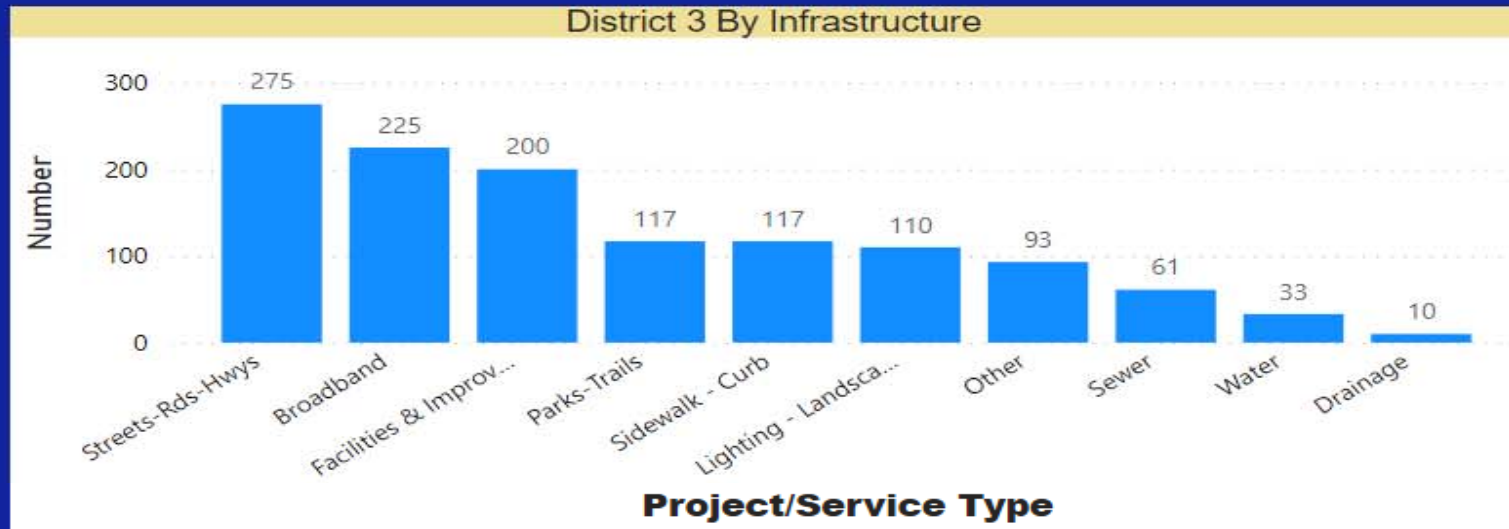

DISTRICT 3 - Infrastructure Needs

UNINCORPORATED COMMUNITY INITIATIVE External Data Results

District

- ☐ (Blank)
- ☐ 1
- ☐ 2
- ☒ 3
- ☐ 4
- ☐ 5

Effort Type

- ☐ (Blank)
- ☒ Infrastructure
- ☐ Service

District 3 By Infrastructure

Project/Service Type	Number
Streets-Rds-Hwys	275
Broadband	225
Facilities & Improvements	200
Parks-Trails	117
Sidewalk - Curb	117
Lighting - Landscape	110
Other	93
Sewer	61
Water	33
Drainage	10
Total	1241

Results By Source

Source Name	Number
Survey Monkey	1234
NextDoor	5
UCI Email	2
Total	1241

Results By Community

Community Name	Number
Idyllwild-Pine Cove	251
Valle Vista	153
Winchester	144
French Valley	142
Sage	135
East Hemet	108
Homeland	76
Wine Country	73
Aguanga	46
Mountain Center	34
Anza	27
Green Acres	11
Total	1241