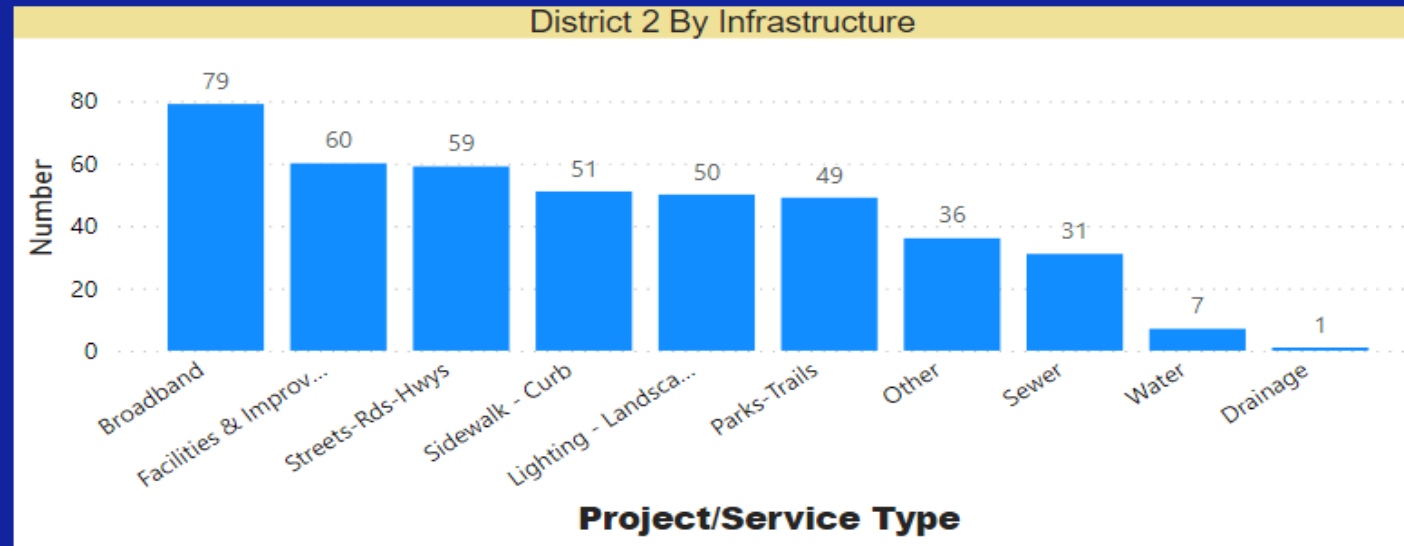

5

Effort Type

(Blank)

Infrastructure

Service

District 2 By Infrastructure

Project/Service Type	Number
Broadband	79
Facilities & Improvements	60
Streets-Rds-Hwys	59
Sidewalk - Curb	51
Lighting - Landscape	50
Parks-Trails	49
Other	36
Sewer	31
Water	7
Drainage	1
Total	423