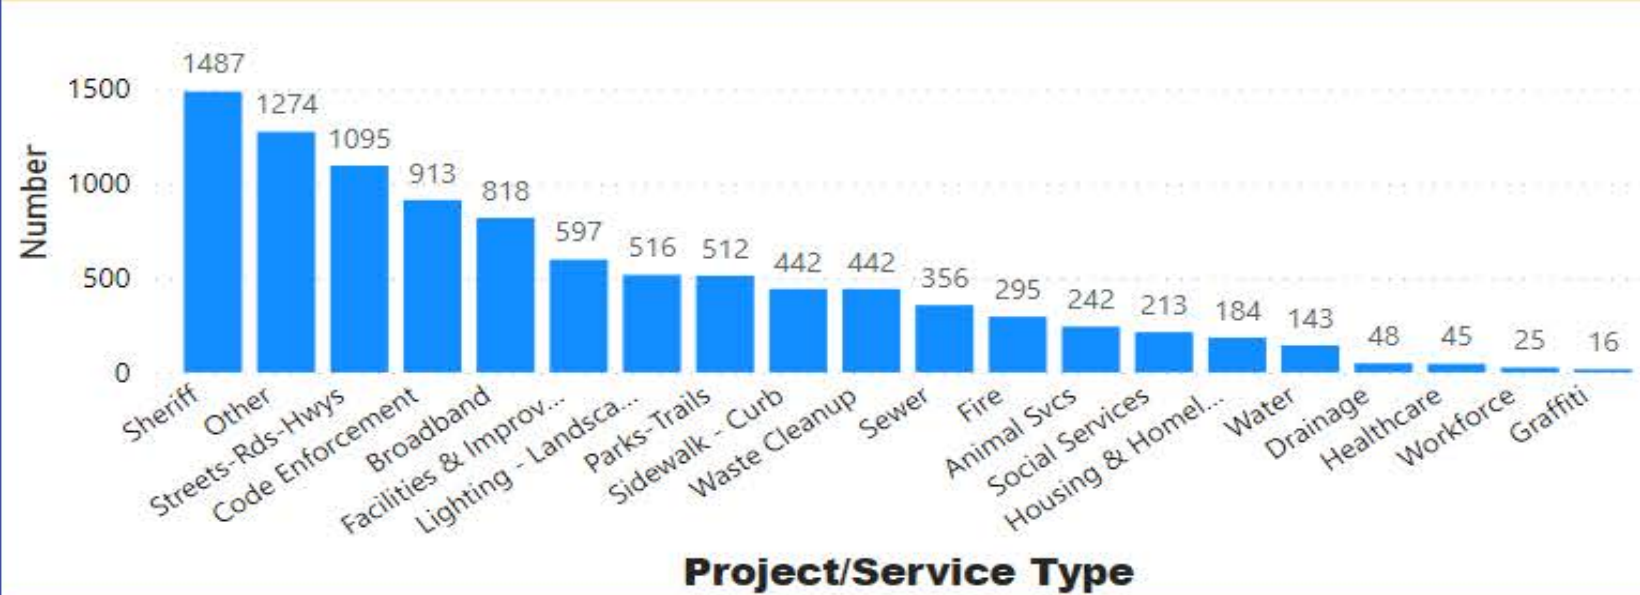

Results By Source

Source Name	Number
Survey Monkey	407
Total	407

Results By Community

Community Name	Number
Highgrove	236
Home Gardens	66
El Cerrito	62
Coronita	43
Total	407

County-Wide Service/Infrastructure Needs

UNINCORPORATED COMMUNITY INITIATIVE External Data Results

District

- (Blank)
- 1
- 2
- 3
- 4
- 5

Effort Type

- (Blank)
- Infrastructure
- Service

ALL DISTRICTS BY SERVICE BY INFRASTRUCTURE

ALL DISTRICTS BY SERVICE INFRATRSTRUCTURE

Project/Service Type	Number
Sheriff	1487
Other	1274
Streets-Rds-Hwys	1095
Code Enforcement	913
Broadband	818
Facilities & Improvements	597
Lighting - Landscape	516
Parks-Trails	512
Sidewalk - Curb	442
Waste Cleanup	442
Sewer	356
Fire	295
Animal Svcs	242
Social Services	213
Housing & Homeless	184
Water	143
Drainage	48
Healthcare	45
Workforce	25
Graffiti	16
Total	9663