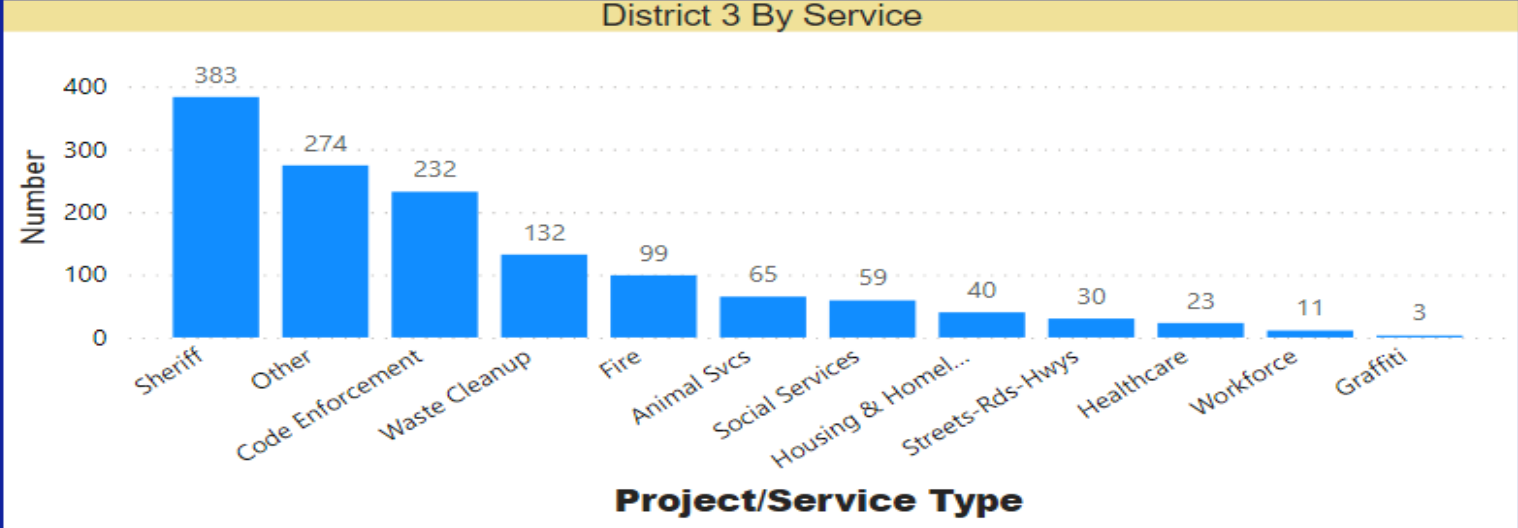

DISTRICT 3 - Service Needs

UNINCORPORATED COMMUNITY INITIATIVE External Data Results

District

- (Blank)
- 1
- 2
- 3
- 4
- 5

Effort Type

- (Blank)
- Infrastructure
- Service

District 3 By Service

Project/Service Type	Number
Sheriff	383
Other	274
Code Enforcement	232
Waste Cleanup	132
Fire	99
Animal Svcs	65
Social Services	59
Housing & Homeless	40
Streets-Rds-Hwys	30
Healthcare	23
Workforce	11
Graffiti	3
Total	1351