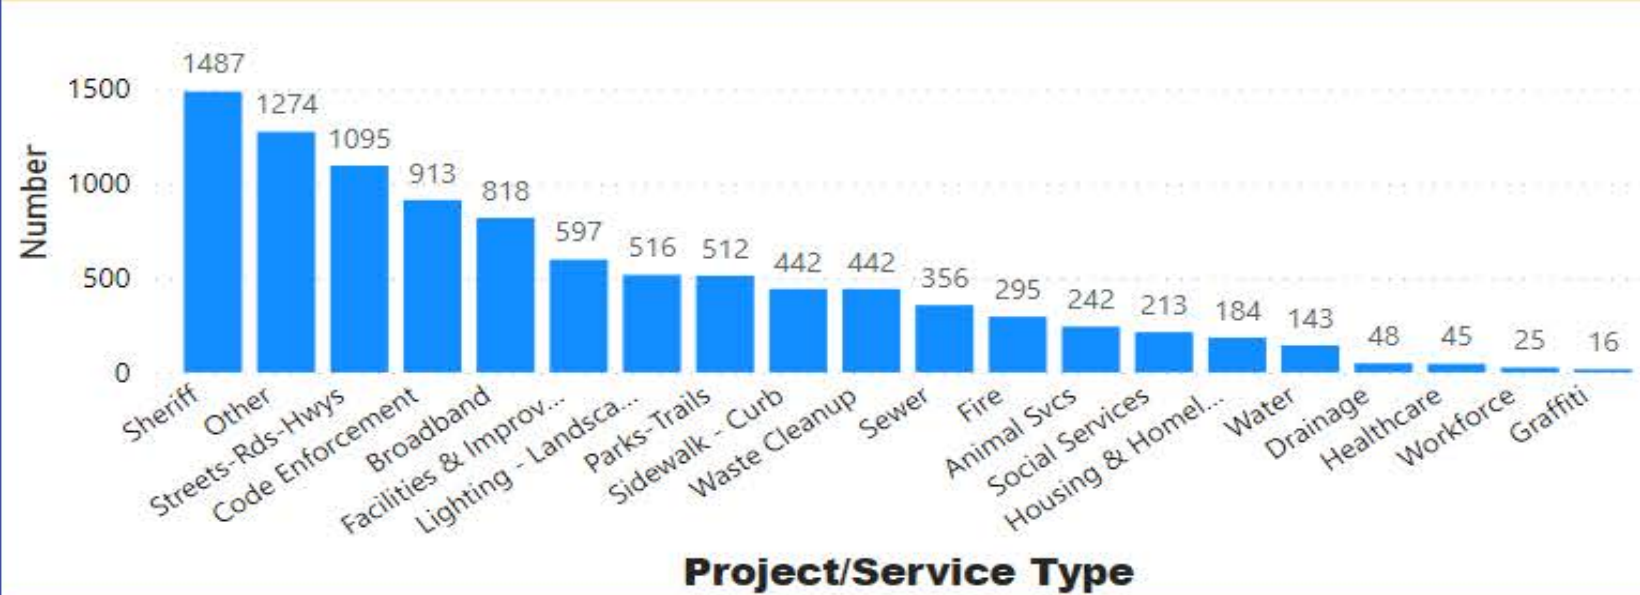

County-Wide Service/Infrastructure Needs

UNINCORPORATED COMMUNITY INITIATIVE External Data Results

District

- ☐ (Blank)
- ☐ 1
- ☐ 2
- ☐ 3
- ☐ 4
- ☐ 5

Effort Type

- ☐ (Blank)
- ☐ Infrastructure
- ☐ Service

ALL DISTRICTS BY SERVICE BY INFRASTRUCTURE

ALL DISTRICTS BY SERVICE INFRATRSTRUCTURE

Project/Service Type	Number
Sheriff	1487
Other	1274
Streets-Rds-Hwys	1095
Code Enforcement	913
Broadband	818
Facilities & Improvements	597
Lighting - Landscape	516
Parks-Trails	512
Sidewalk - Curb	442
Waste Cleanup	442
Sewer	356
Fire	295
Animal Svcs	242
Social Services	213
Housing & Homeless	184
Water	143
Drainage	48
Healthcare	45
Workforce	25
Graffiti	16
Total	9663

Results By Source

Source Name	Number
Survey Monkey	9598
NextDoor	33
UCI Email	17
MAC/CAC Outreach	15
Total	9663

Results By Community

Community Name	Number
Woodcrest	992
Temescal Valley	902
Idyllwild-Pine Cove	570
Lakeland Village	550
Mead Valley	472
Highgrove	456
Nuevo	424
Thousand Palms	319
Valle Vista	313
French Valley	285
Gavilan Hills	285
Sage	282
Total	9663