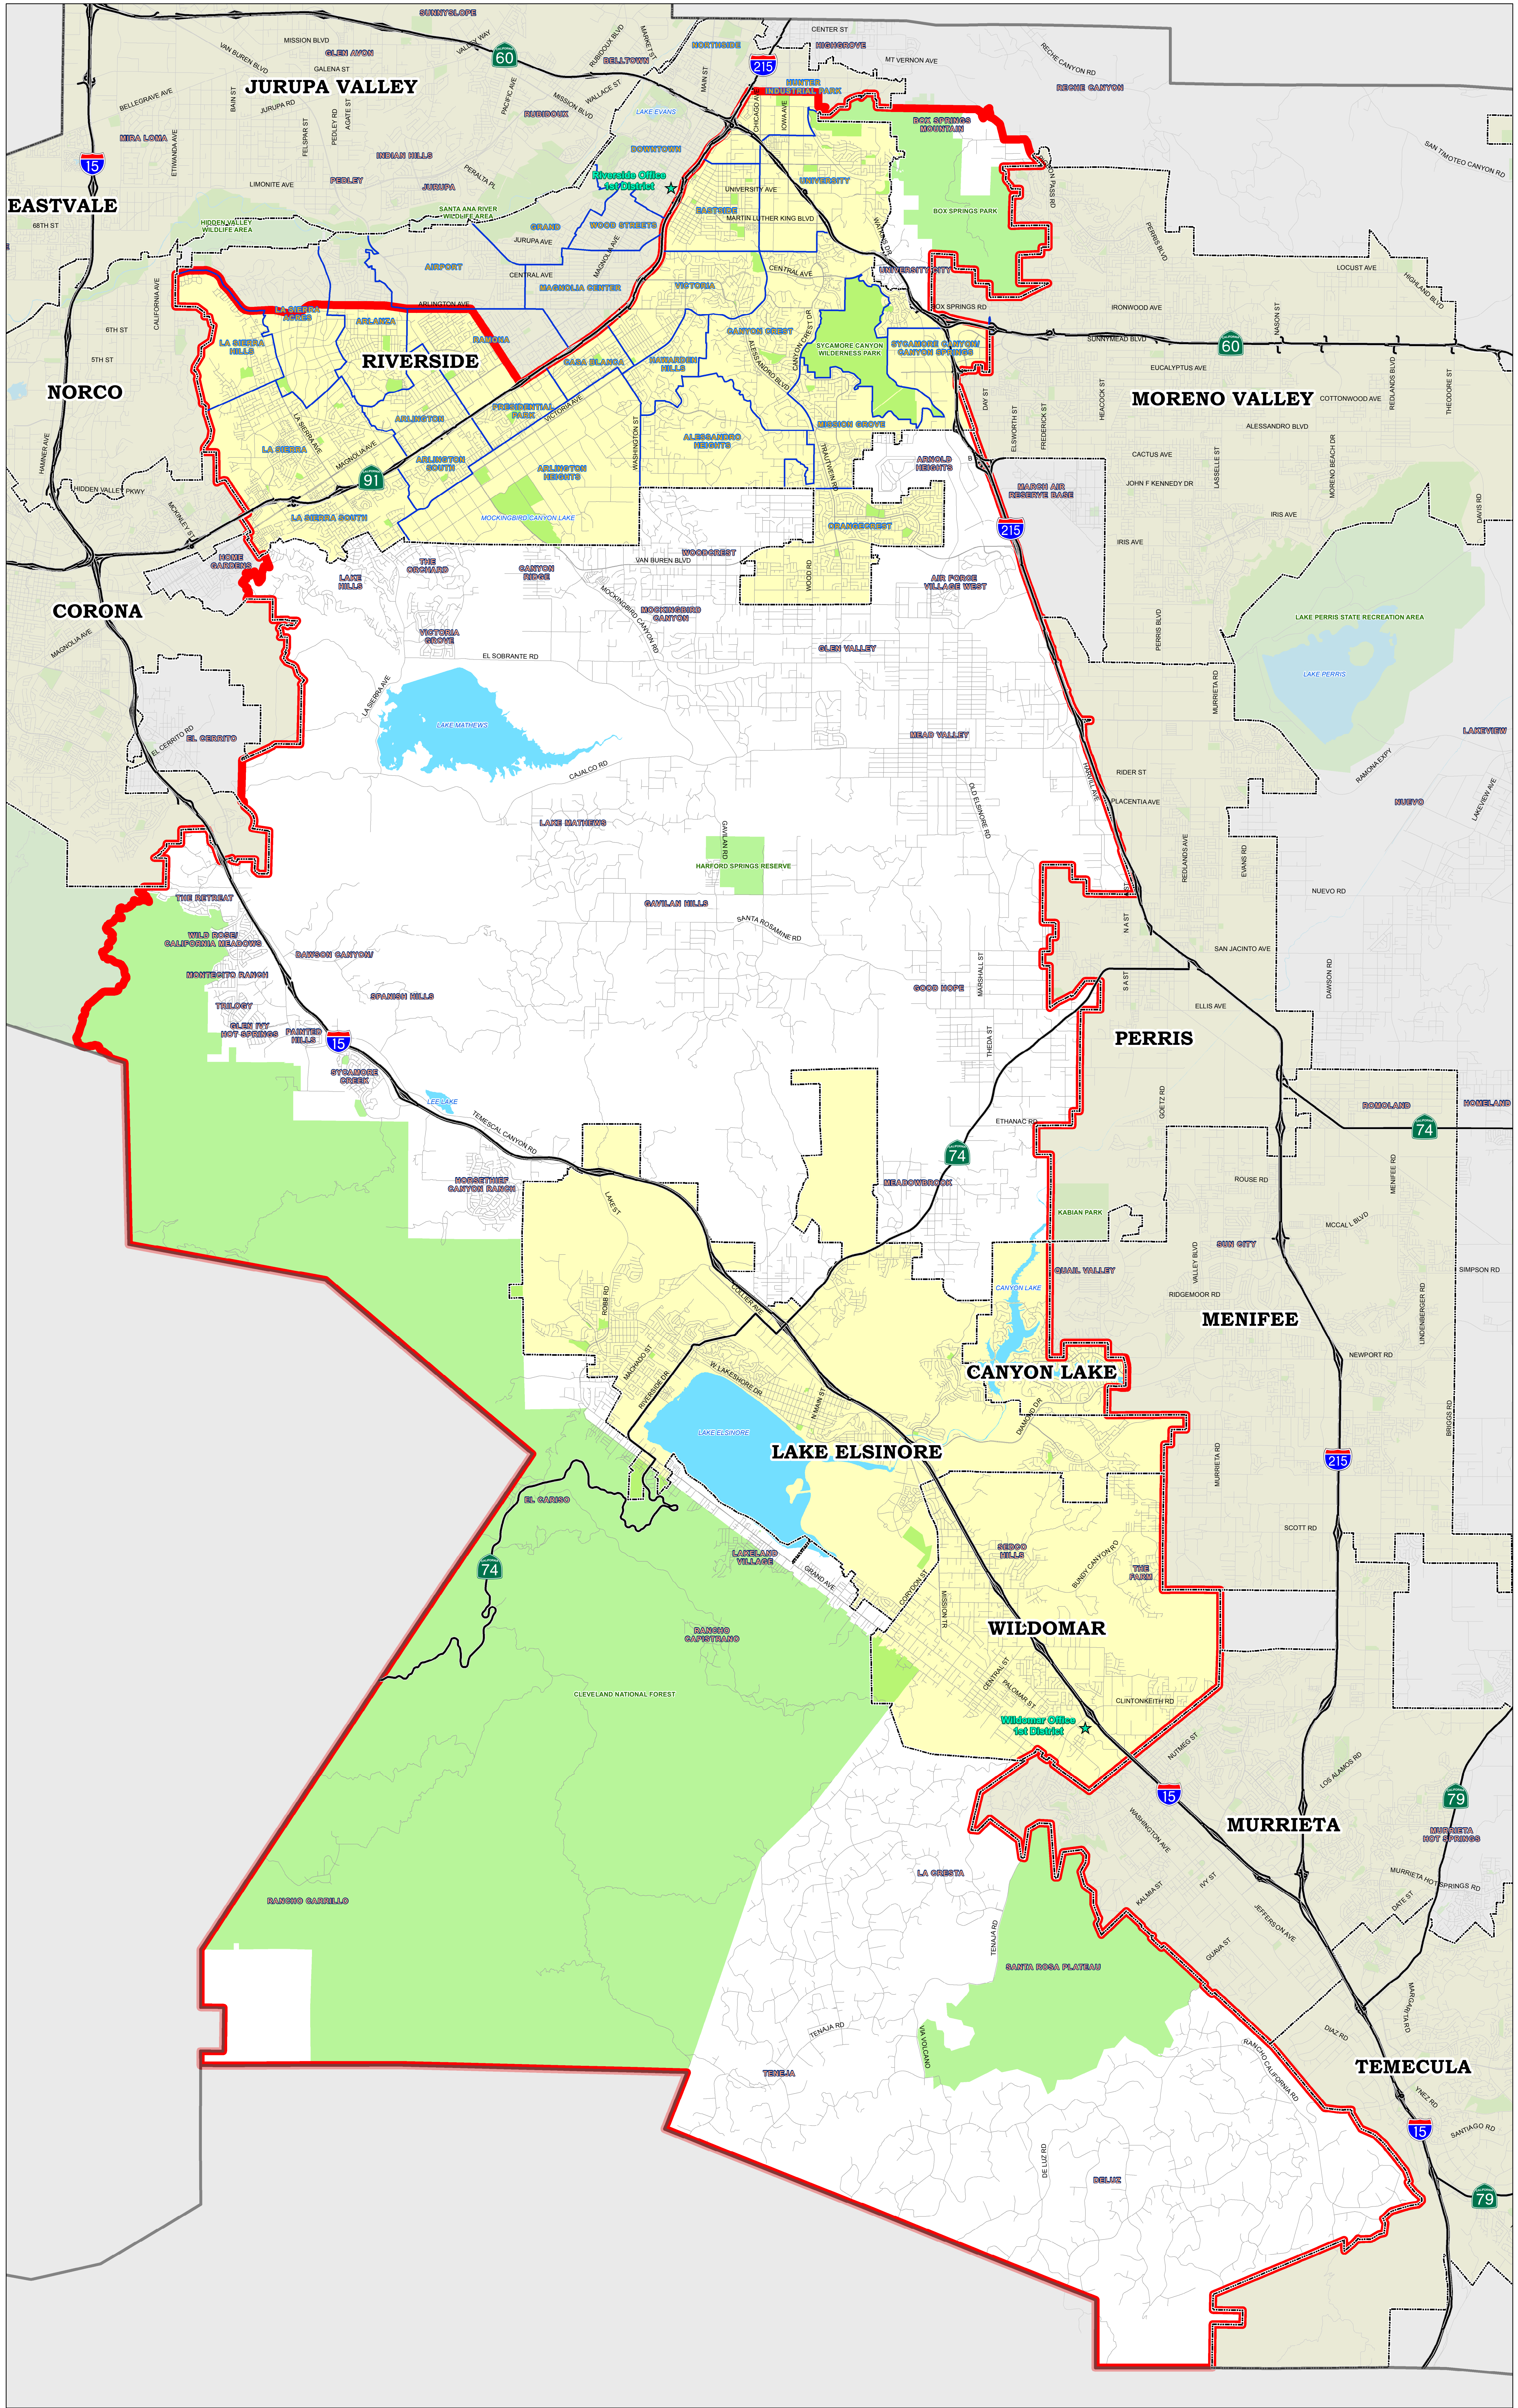

2011 SUPERVISORIAL DISTRICT 1

County of Riverside

- Roads
- Highways
- City Boundaries
- Neighborhoods
- District 1 Boundary
- Parks
- Waterbodies

Supervisor Kevin Jeffries
District 1
(951) 955-1010

Representing the Cities of :
Canyon Lake
Lake Elsinore
Riverside (most portions)
Wildomar